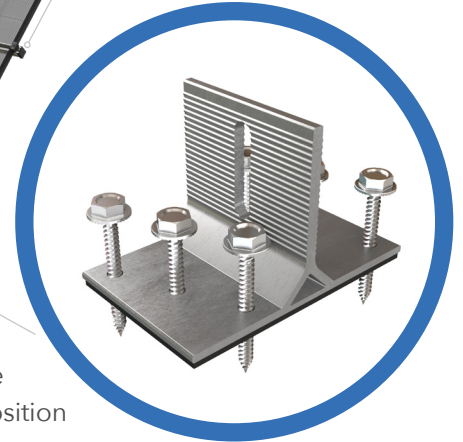

Domestic Content

One Clamp Anywhere

The Multi-Clamp works as mid- or end-clamp, and fits standard 30-40mm frames.

Lifetime Wire Management

Open rail channel holds and protects wires. Clamps won't pinch wires after tightening.

Simple Deck Solution

The ButyL-Foot is a cost-effective solution to mount rails to composition shingle roofs.

Next-Level Solar Mounting

A complete system for hassle-free rooftop installation, from watertight mounts to lifetime wire management.

Simplicity

1/2" socket for everything.
One clamp for mid or end.
No tool splicing and bonding.
Easy wire management.

Code Compliant

UL 2703 listed
LTR-AE-001-2012 listed
Class A fire rating for any slope
ASCE 7-10, 7-16, 7-22 PE Certified
FL HVHZ Approved

Premium Aesthetics

The narrowest panel gap available. Optional Hidden End Clamps and End Caps provide a flush look on the edge of the array.

Watertight for Life

Secured on industry-leading Pegasus Mounts, for composite shingle and tile roofs. Backed by a 25-year warranty.