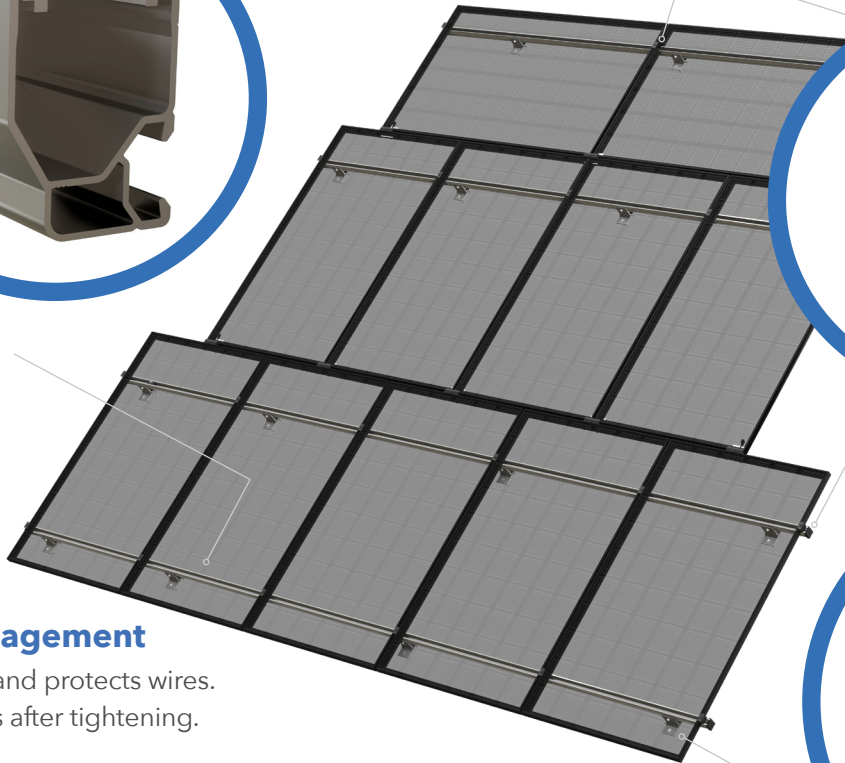

Domestic Content

One Clamp Anywhere

The Multi-Clamp works as mid- or end-clamp, and fits standard 30-40mm frames.

Lifetime Wire Management

Open rail channel holds and protects wires. Clamps won't pinch wires after tightening.

Simple Deck Solution

The ButyL-Foot is a cost-effective solution to mount rails to composition shingle roofs.

Next-Level Solar Mounting

A complete system for hassle-free rooftop installation, from watertight mounts to lifetime wire management.

Simplicity

1/2" socket for everything.
One clamp for mid or end.
No tool splicing and bonding.
Easy wire management.

Code Compliant

UL 2703 listed
LTR-AE-001-2012 listed
Class A fire rating for any slope
ASCE 7-10, 7-16, 7-22 PE Certified
FL HVHZ Approved

Premium Aesthetics

The narrowest panel gap available. Optional Hidden End Clamps and End Caps provide a flush look on the edge of the array.

Watertight for Life

Secured on industry-leading Pegasus Mounts, for composite shingle and tile roofs. Backed by a 25-year warranty.