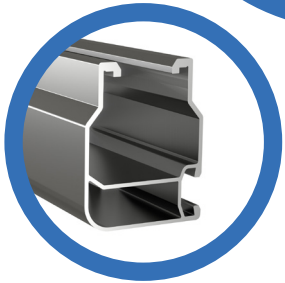

Domestic Content

One Clamp Anywhere

The Multi-Clamp works as mid- or end-clamp, and fits standard 30-40mm frames.

Lifetime Wire Management

Open rail channel holds and protects wires. Clamps won't pinch wires after tightening.

Simple Deck Solution

The ButyL-Foot is a cost-effective solution to mount rails to composition shingle roofs.

Next-Level Solar Mounting

A complete system for hassle-free rooftop installation, from watertight mounts to lifetime wire management.

Simplicity

1/2" socket for everything.
One clamp for mid or end.
No tool splicing and bonding.
Easy wire management.

Code Compliant

UL 2703 listed
LTR-AE-001-2012 listed
Class A fire rating for any slope
ASCE 7-10, 7-16, 7-22 PE Certified
FL HVHZ Approved