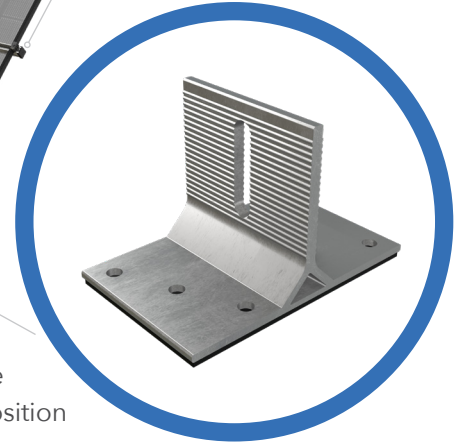

## One Clamp Anywhere

The Multi-Clamp works as mid- or end-clamp, and fits standard 30-40mm frames.

## Lifetime Wire Management

Open rail channel holds and protects wires. Clamps won't pinch wires after tightening.