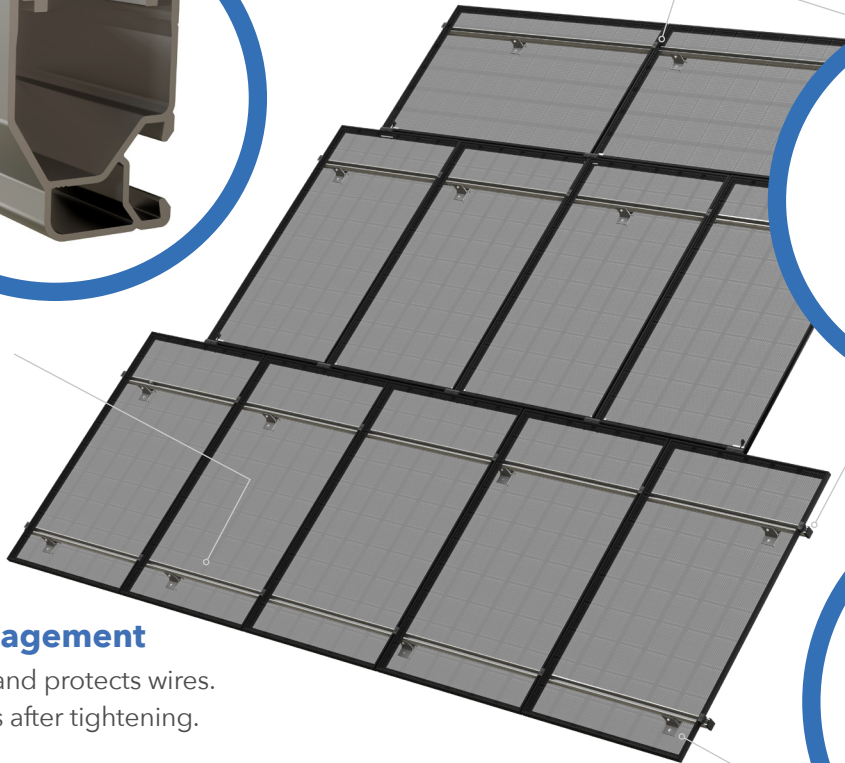

## One Clamp Anywhere

The Multi-Clamp works as mid- or end-clamp, and fits standard 30-40mm frames.

## Lifetime Wire Management

Open rail channel holds and protects wires. Clamps won't pinch wires after tightening.

## Simple Deck Solution

The Butyl-Foot is a cost-effective solution to mount rails to composition shingle roofs.

# Next-Level Solar Mounting

A complete system for hassle-free rooftop installation, from watertight mounts to lifetime wire management.