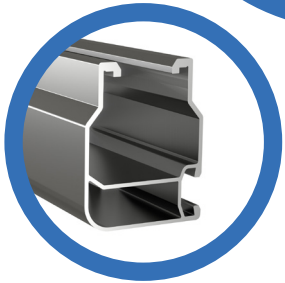

## One Clamp Anywhere

The Multi-Clamp works as mid- or end-clamp, and fits standard 30-40mm frames.

## Lifetime Wire Management

Open rail channel holds and protects wires. Clamps won't pinch wires after tightening.