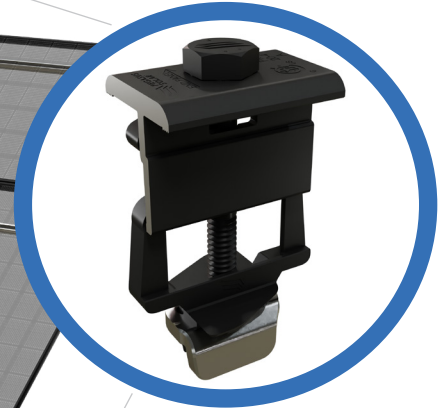

## One Clamp Anywhere

The Multi-Clamp works as mid- or end-clamp, and fits standard 30-40mm frames.

## Lifetime Wire Management

Open rail channel holds and protects wires. Clamps won't pinch wires after tightening.

# Next-Level Solar Mounting

A complete system for hassle-free rooftop installation, from watertight mounts to lifetime wire management.